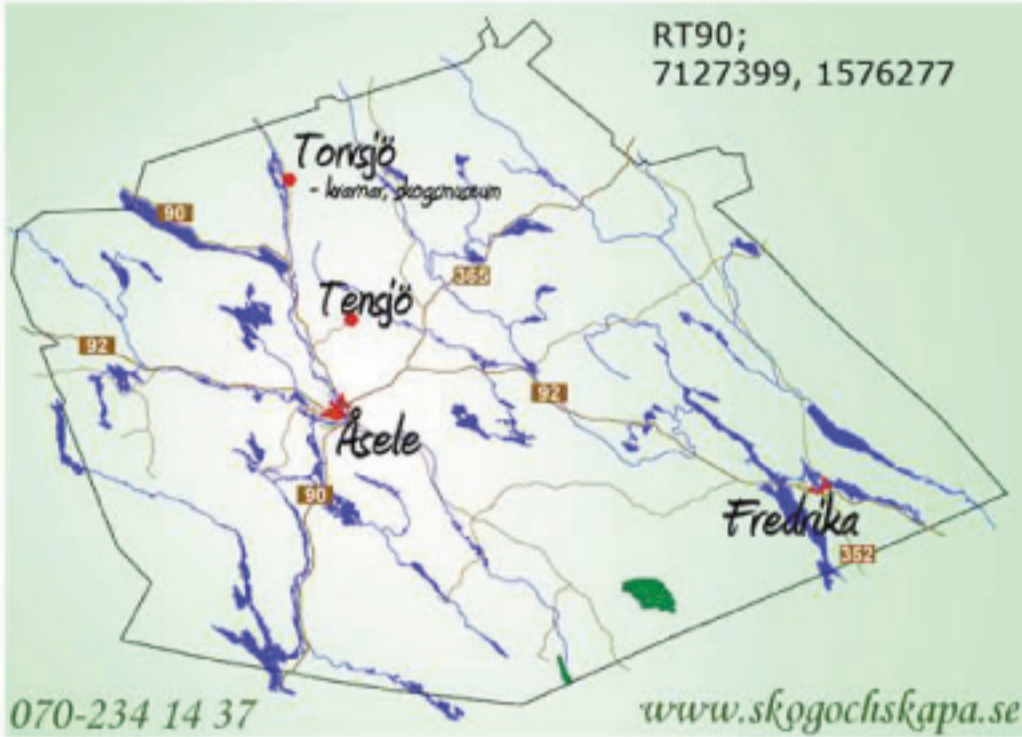

Tensjö - an idyll amid the silence

Wood-heated sauna with hot shower

Sauna with
- Hot shower indoors and outdoors
- Relax bridge with furniture

Lodge
- 4 beds in two separate bedrooms
- Bathroom with vintage sink
- Kitchen with wood-fired oven
- Studio with extra bed